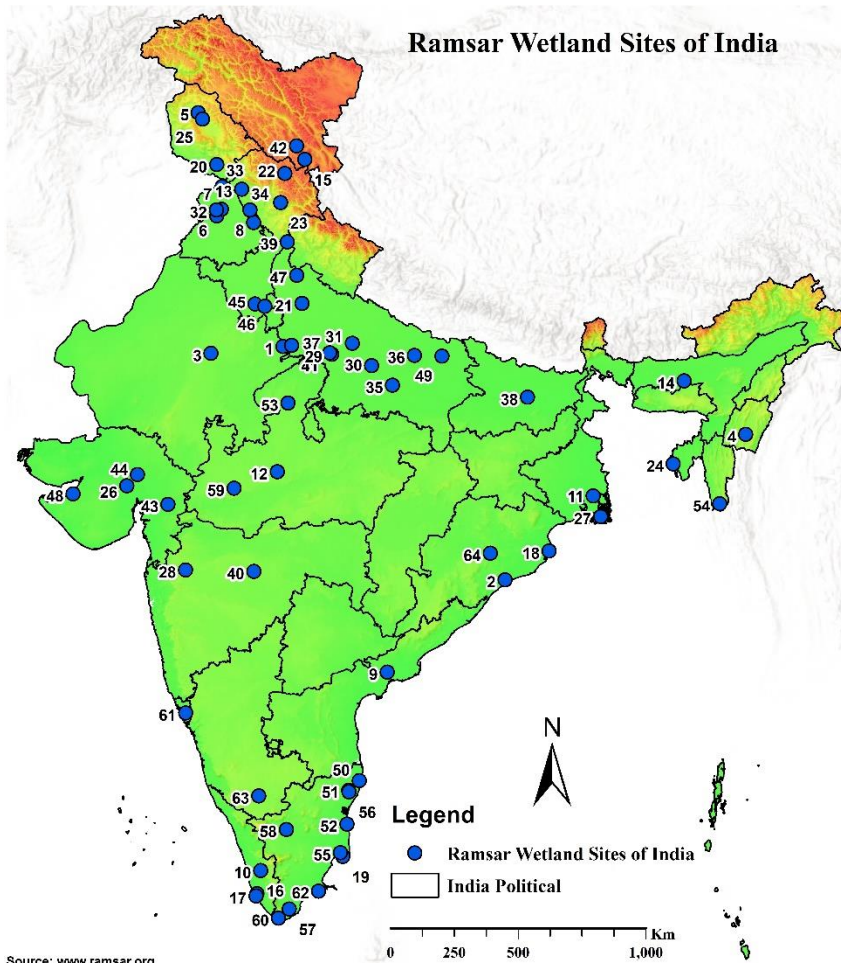

Source: www.ramsar.org

S.No	Site Name	Designation Date	Area (Sq. Km)
1	Koeladeo National Park	10/1/1981	26.73
2	Chilika Lake	10/1/1981	1165
3	Sambhar Lake	3/23/1990	240
4	Loktak Lake	3/23/1990	266
5	Wular Lake	3/23/1990	189
6	Hartee Lake	3/23/1990	41
7	Karji	1/22/2002	1.83
8	Ropar	1/22/2002	13.65
9	Kolleru Lake	8/19/2002	901
10	Vembanad-Kol Wetland	8/19/2002	1512.5
11	East Coochta Wetlands	8/19/2002	125
12	Bhop Wetland	8/19/2002	32.01
13	Pong Dam Lake	8/19/2002	156.62
14	Deepor Beel	8/19/2002	40
15	Tsomoriri	8/19/2002	120
16	Sasthamkotta Lake	8/19/2002	3.73
17	Akwamudi Wetland	8/19/2002	51.4
18	Shitarkanka Mangroves	8/19/2002	650
19	Point Calimere Wildlife and Bird Sanctuary	8/19/2002	385
20	Surlinsar-Mansar Lakes	11/8/2005	3.5
21	Upper Ganga River	11/8/2005	265.9
22	Chandernai Wetland	11/8/2005	0.49
23	Remuka Wetland	11/8/2005	0.2
24	Rudrasagar Lake	11/8/2005	2.4
25	Hokersa Wetland	11/8/2005	13.75
26	Nalsarovar	9/24/2012	120
27	Sundarban Wetland	1/26/2019	4230
28	Nandur Madhameshwar	6/21/2019	14.37
29	Sasai Nawar Jheel	9/19/2019	1.6127
30	Nowabganj Bird Sanctuary	9/19/2019	2.246
31	Sandi Bird Sanctuary	9/26/2019	3.0854
32	Beas Conservation Reserve	9/26/2019	64.2892
33	Keshopur-Miani Community Reserve	9/26/2019	3.439
34	Nangal Wildlife Sanctuary	9/26/2019	1.16
35	Sanaspur Bird Sanctuary	10/3/2019	7.99371
36	Parvati Arga Bird Sanctuary	12/3/2019	7.22
37	Saman Bird Sanctuary	12/3/2019	5.263
38	Kabartal Wetland	7/21/2020	26.7
39	Asan Conservation Reserve	7/21/2020	4.444
40	Lunar Lake	7/21/2020	4.27
41	Sur Sarovar	8/21/2020	4.31
42	Tso Kar Wetland Complex	11/17/2020	95.77
43	Wadhvana Wetland	4/5/2021	5.3
44	Thek Lake Wildlife Sanctuary	4/5/2021	6.99
45	Bhindawas Wildlife Sanctuary	5/25/2021	4.12
46	Shilpanur National Park	5/25/2021	1.4252
47	Halderpur Wetland	4/13/2021	69.08
48	Nijajula Wildlife Sanctuary	4/13/2021	5.11745
49	Bakhira Wildlife Sanctuary	6/29/2021	26.94
50	Palikaranal Marsh Reserve Forest	4/8/2022	12.47537
51	Karikilli Bird Sanctuary	4/8/2022	0.58442
52	Pichavaram Mangrove	4/8/2022	14.78642
53	Sakhyo Sagar	1/7/2022	2.48
54	Pala Wetland	8/31/2021	18.5
55	Udhayamarthandapuram Bird Sanctuary	4/8/2022	0.43767
56	Vedanthangal Bird Sanctuary	4/8/2022	0.40348
57	Koonthankulam Bird Sanctuary	11/5/2021	0.7204
58	Veltole Bird Sanctuary	4/8/2022	0.77185
59	Sisur Wetland	1/7/2022	1.61
60	Vembanur Wetland Complex	4/8/2022	0.19746
61	Nanda Lake	6/8/2022	0.4201
62	Gulf of Mannar Marine Biosphere Reserve	2/15/2022	526.71875
63	Ranganathittu Bird Sanctuary	2/15/2022	5.77
64	Salkotia Gorge	10/12/2021	981.9072

ENVIS-Resource Partner
Wildlife and Protected Areas
2022-23

भारतीय वन्यजीव संस्थान
Wildlife Institute of India